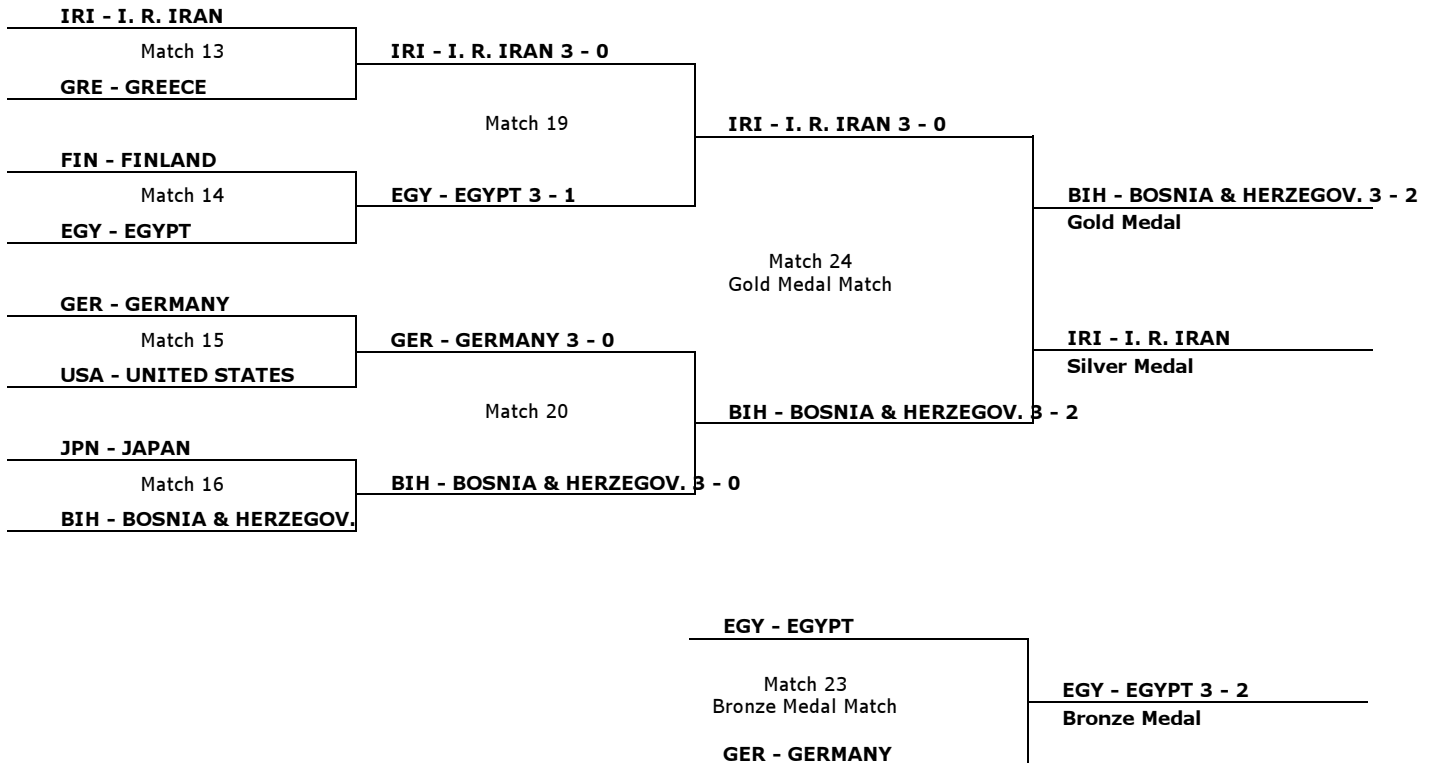

P4 Results Table - Final Round

Match	Phase	Date	Teams	Sets	Points per Set					Total Points	Match Duration	Spectators
					1	2	3	4	5			
13	Quarterfinal	25 SEP 2004	IRI vs GRE	3 - 0	25-10	25-7	25-11			75-28	51m	2,000
14	Quarterfinal	25 SEP 2004	FIN vs EGY	1 - 3	26-24	20-25	22-25	21-25		89-99	1h42m	2,000
15	Quarterfinal	25 SEP 2004	GER vs USA	3 - 0	25-14	25-14	25-3			75-31	54m	2,000
16	Quarterfinal	25 SEP 2004	JPN vs BIH	0 - 3	16-25	12-25	11-25			39-75	57m	2,000
17	Pos 5-8	26 SEP 2004	GRE vs FIN	0 - 3	9-25	10-25	7-25			26-75	50m	300
18	Pos 5-8	26 SEP 2004	USA vs JPN	3 - 2	23-25	25-14	25-18	22-25	17-15	112-97	1h58m	1,750
19	Semifinal	26 SEP 2004	IRI vs EGY	3 - 0	25-18	25-19	25-22			75-59	1h13m	2,200
20	Semifinal	26 SEP 2004	GER vs BIH	2 - 3	19-25	29-27	25-23	22-25	13-15	108-115	1h51m	2,350
21	Pos 7-8	27 SEP 2004	GRE vs JPN	1 - 3	23-25	20-25	25-23	19-25		87-98	1h40m	3,250
22	Pos 5-6	27 SEP 2004	FIN vs USA	3 - 0	25-14	25-16	25-20			75-50	1h02m	1,000
23	Bronze Medal	27 SEP 2004	EGY vs GER	3 - 2	23-25	25-19	20-25	25-23	15-13	108-105	1h59m	2,250
24	Gold Medal	27 SEP 2004	IRI vs BIH	2 - 3	23-25	25-20	25-20	25-27	10-15	108-107	1h55m	1,950

Statistics of	Average match duration	Average spectators	Total spectators
Preliminary Round	1h01m	857	10,290
Final Round	1h24m	1,920	23,050
Tournament	1h12m	1,389	33,340

QUARTERFINAL

SEMIFINAL

FINAL