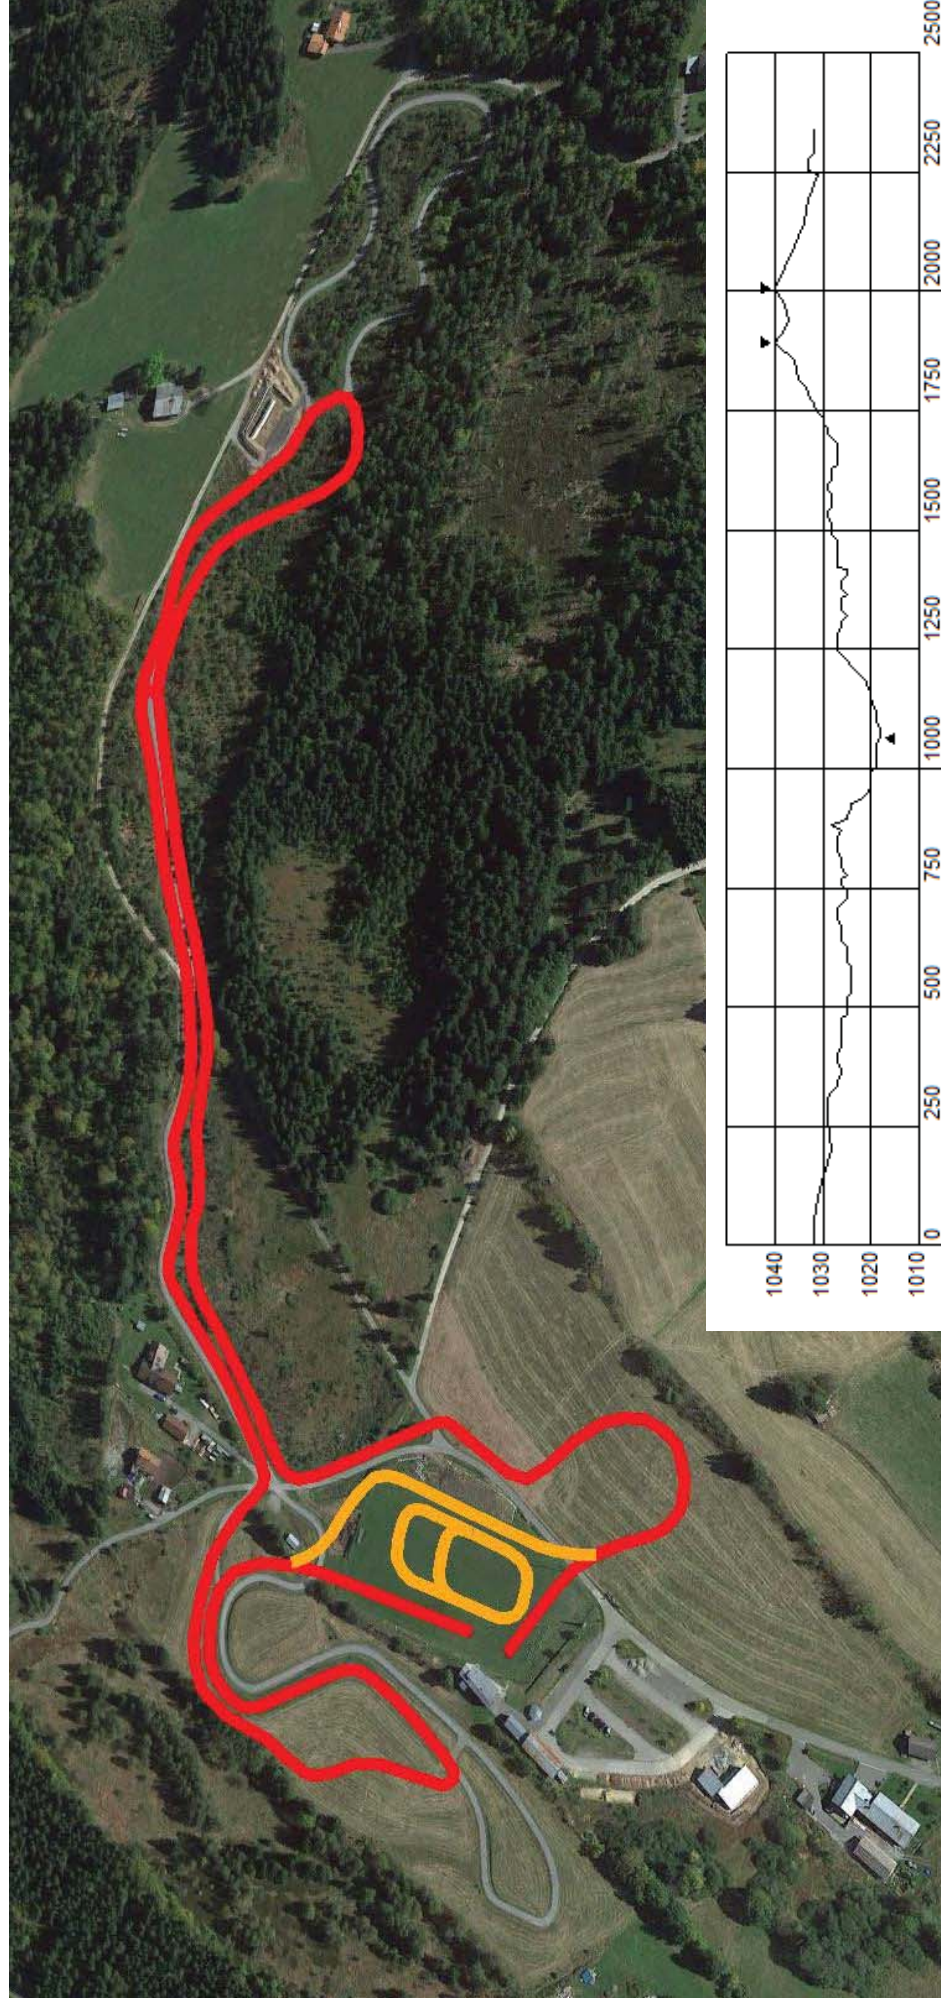

# Biathlon

Sit Ski BT 2.0 km

TC 33m MC 13m HD 16m

Exact length: 1936m

# Biathlon

Sit Ski BT 2.5 km

TC 44m  
 MC 13m  
 HD 22m

Exact length: 2340m

# Biathlon

Sit Ski BT 3.0 km

TC 57m  
 MC 13m  
 HD 22m

Exact length: 2950m

# Biathlon

Standing BT 2.5 km

TC 67m    MC 20m    HD 39m

Exact length: 2588m