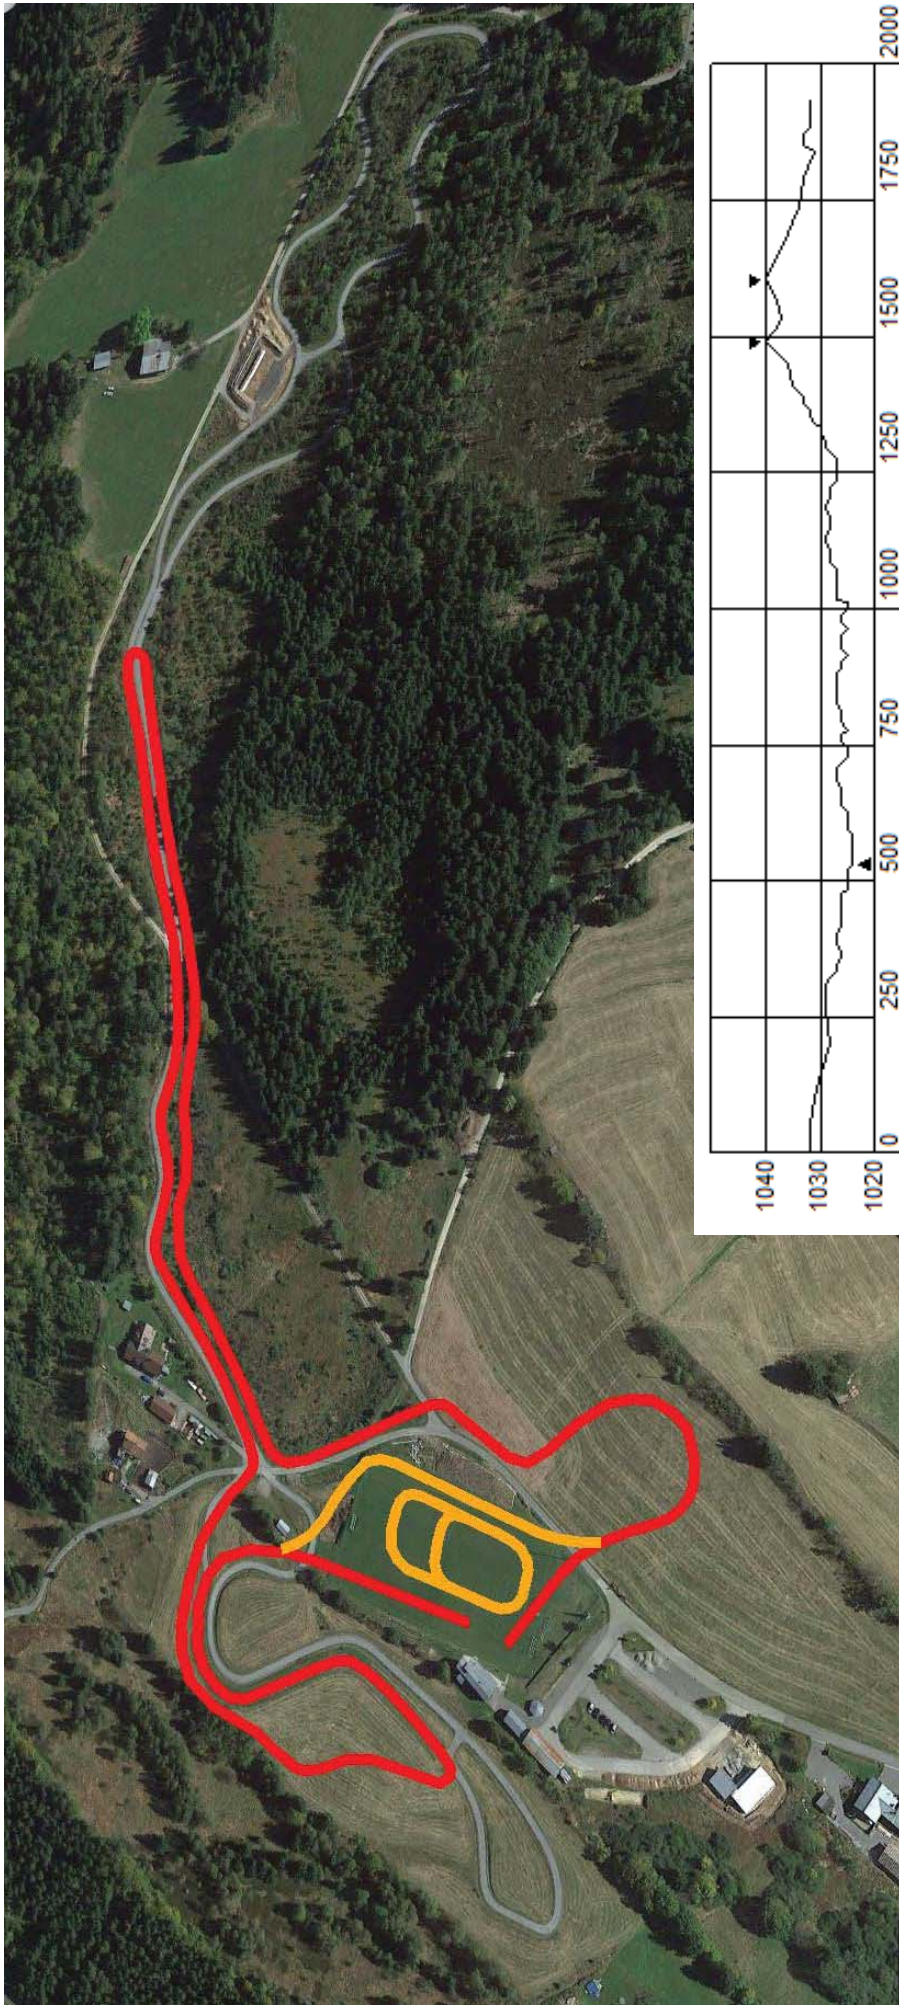

# Biathlon

Sit Ski BT 2.0 km

TC 33m MC 13m HD 16m

Exact length: 1936m

# Biathlon

Sit Ski BT 2.5 km

TC 44m  
 MC 13m  
 HD 22m

Exact length: 2340m

## Standing BT 2.0 km

TC 62m      MC 23m      HD 39m

Exact length: 2080m

# Biathlon

Standing BT 2.5 km

TC 67m    MC 20m    HD 39m

Exact length: 2588m