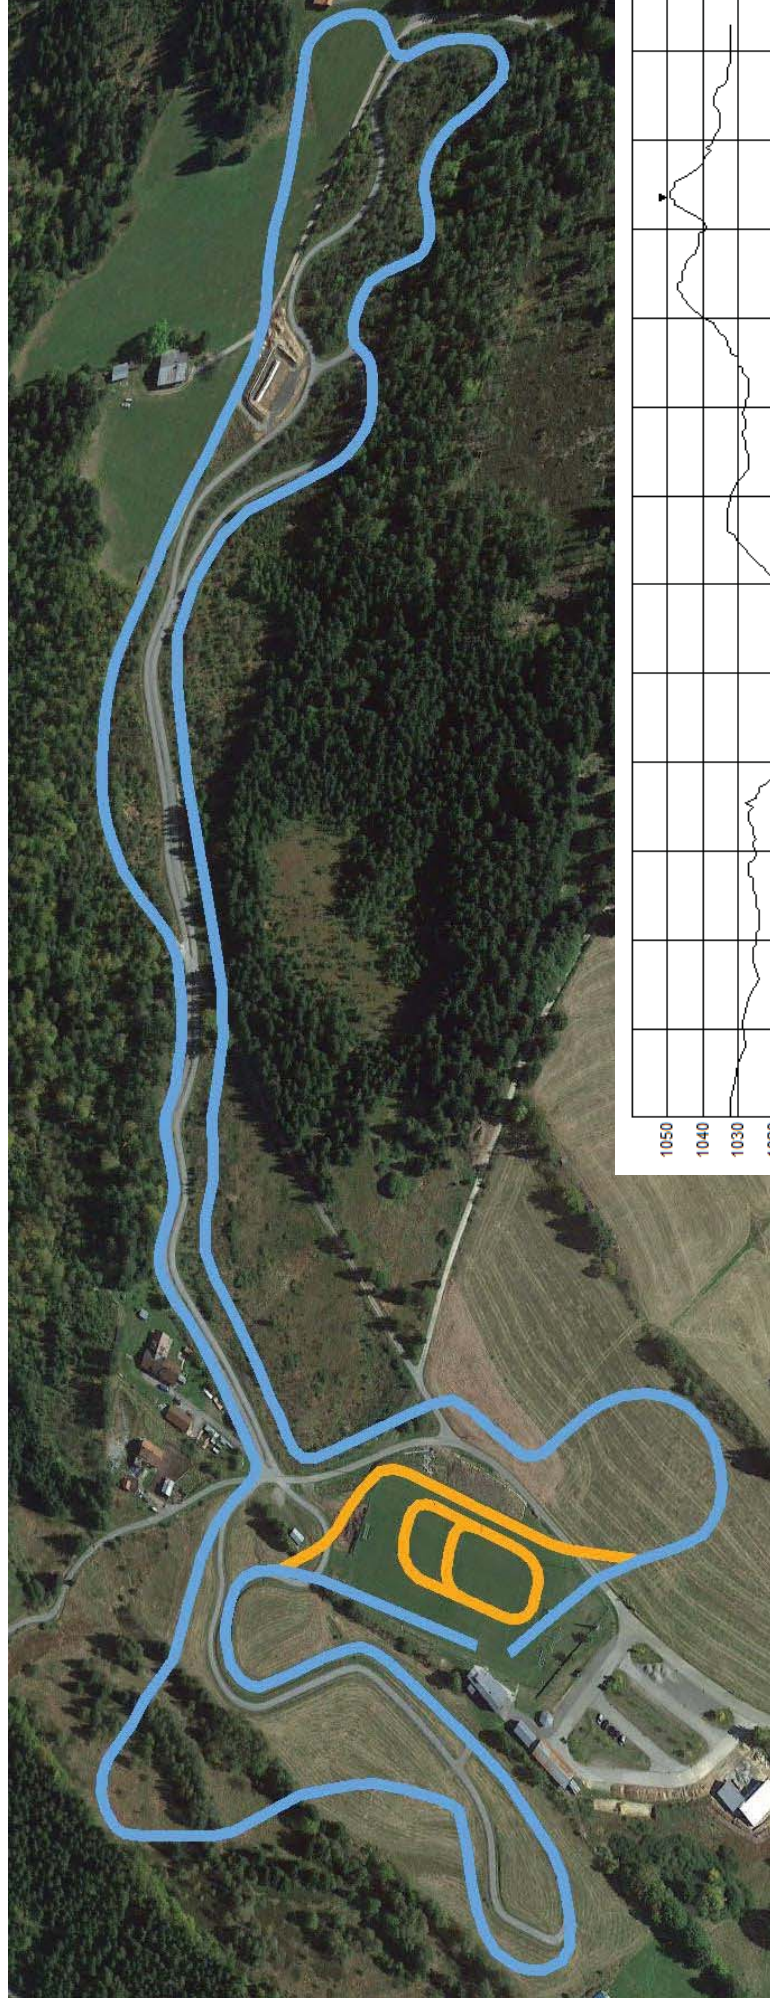

## Standing BT 2.0 km

TC 62m      MC 23m      HD 39m

Exact length: 2080m

# Biathlon

Standing BT 2.5 km

TC 67m    MC 20m    HD 39m

Exact length: 2588m

## Standing BT 3 km

TC 78m    MC 31m    HD 47m

Exact length: 3077m