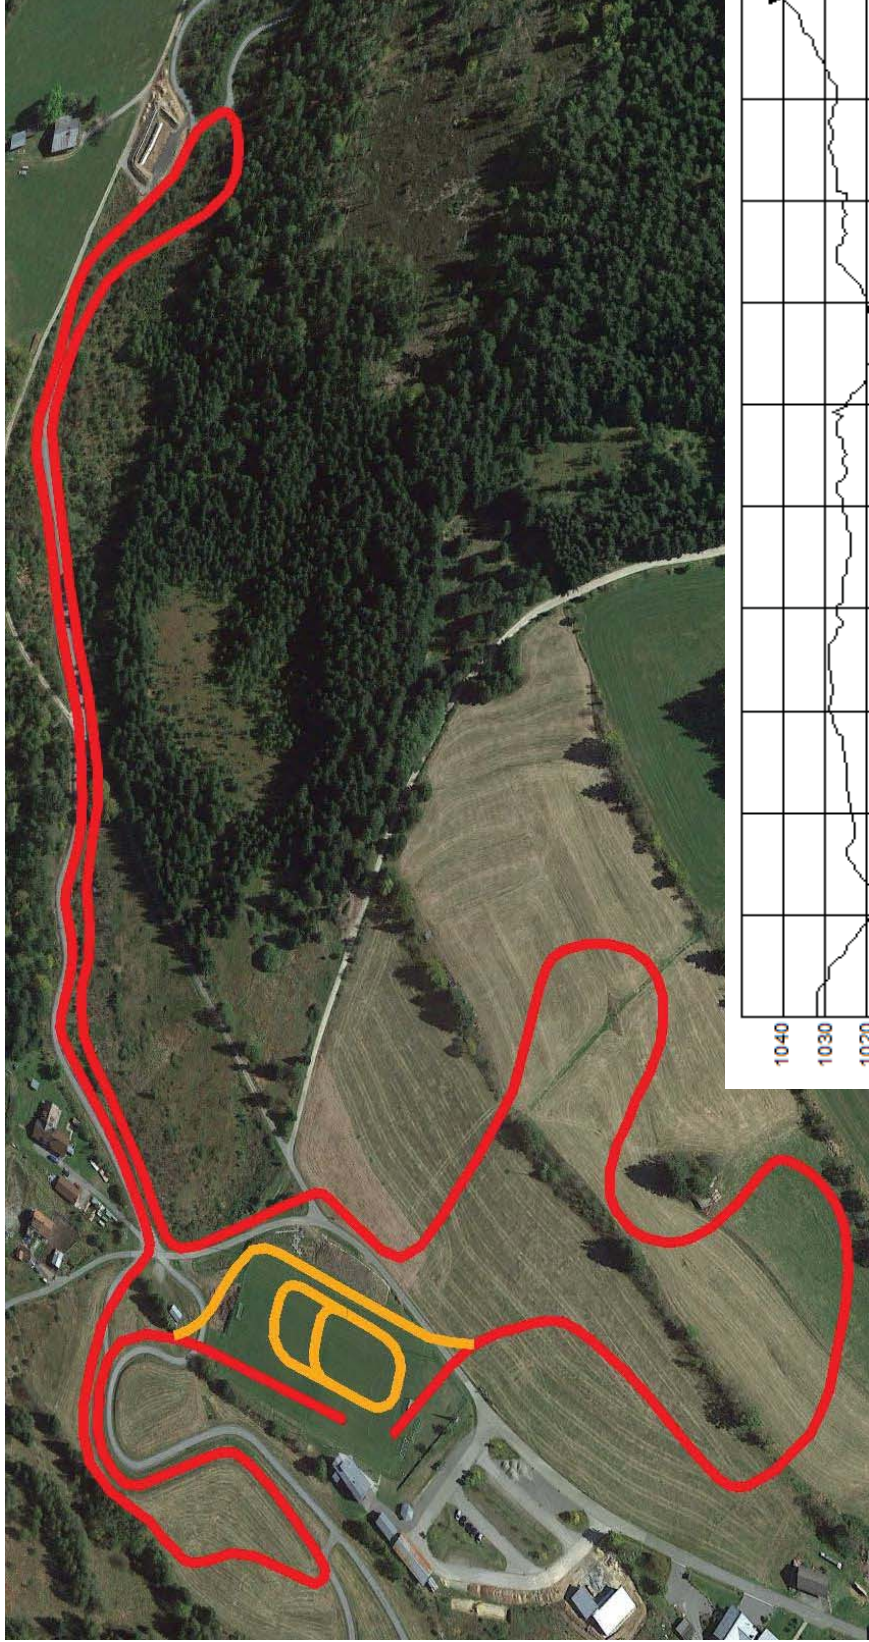

# Biathlon

Sit Ski BT 2.0 km

TC 33m MC 13m HD 16m

Exact length: 1936m

# Biathlon

Sit Ski BT 2.5 km

TC 44m  
 MC 13m  
 HD 22m

Exact length: 2340m

# Biathlon

Sit Ski BT 3.0 km

TC 57m  
 MC 13m  
 HD 22m

Exact length: 2950m