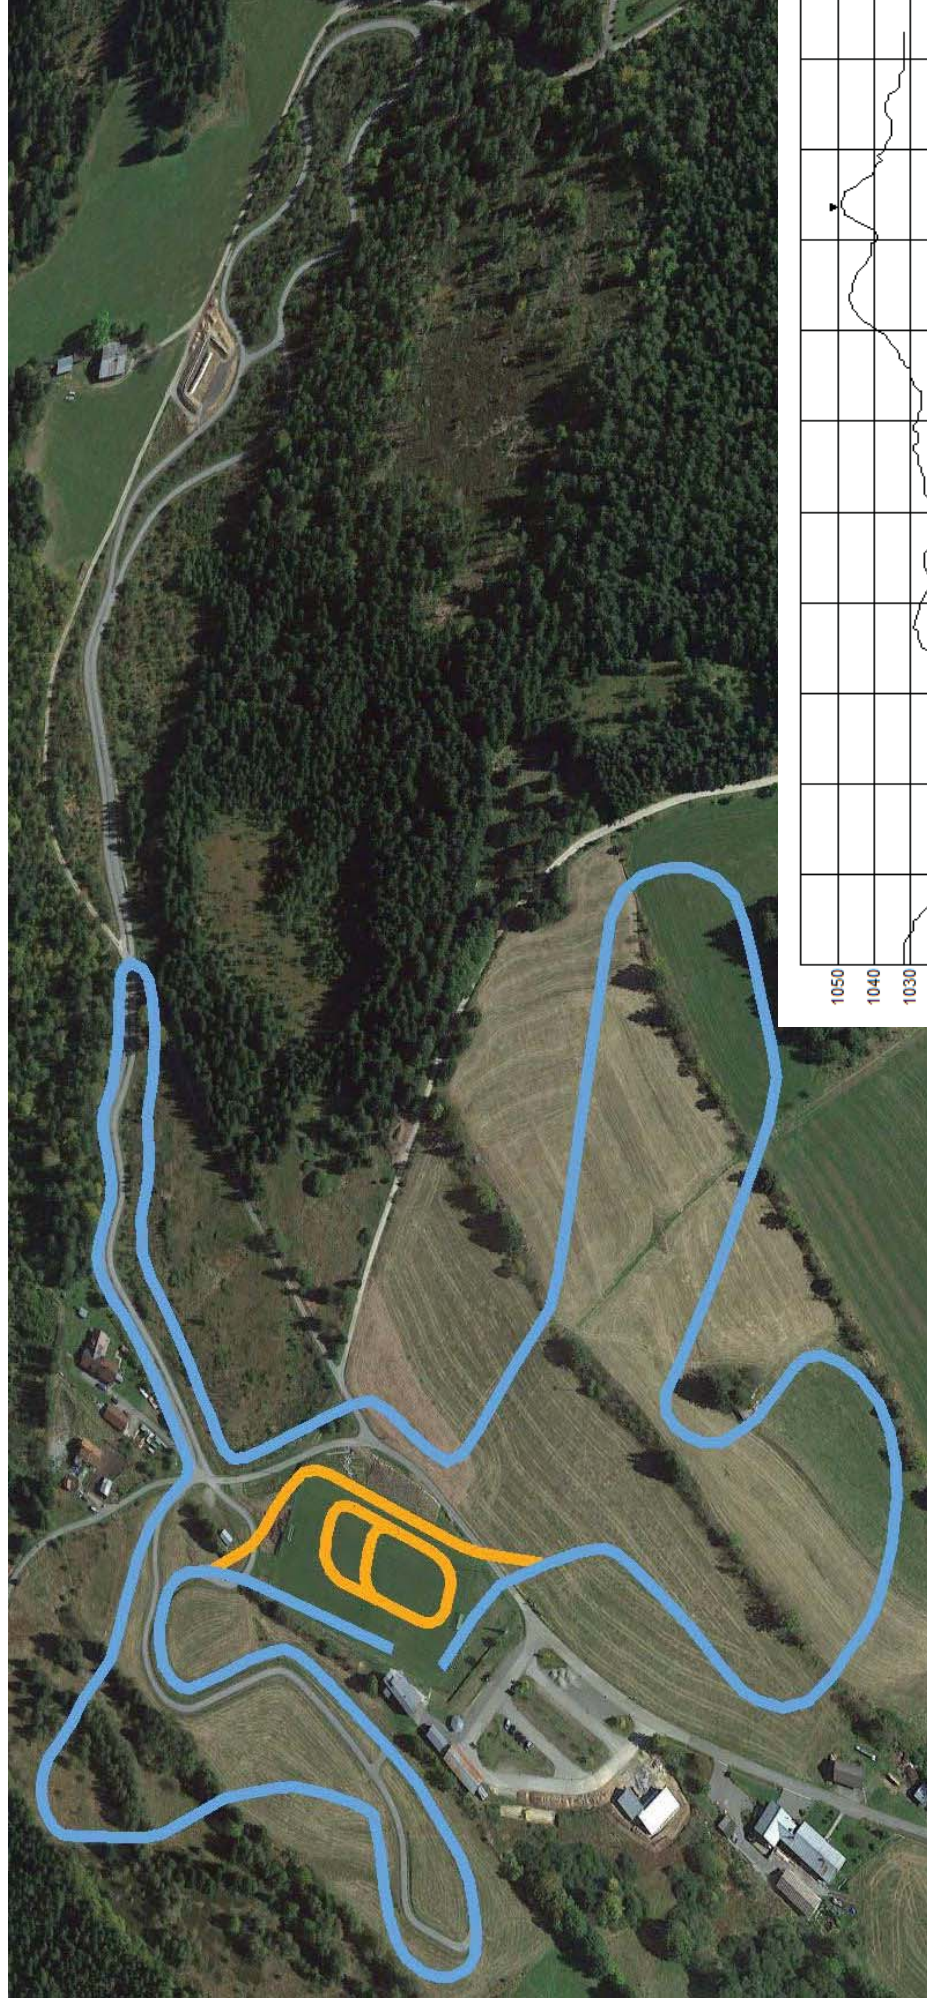

## Standing BT 2.0 km

TC 62m      MC 23m      HD 39m

Exact length: 2080m

# Biathlon

Standing BT 2.5 km

TC 67m    MC 20m    HD 39m

Exact length: 2588m