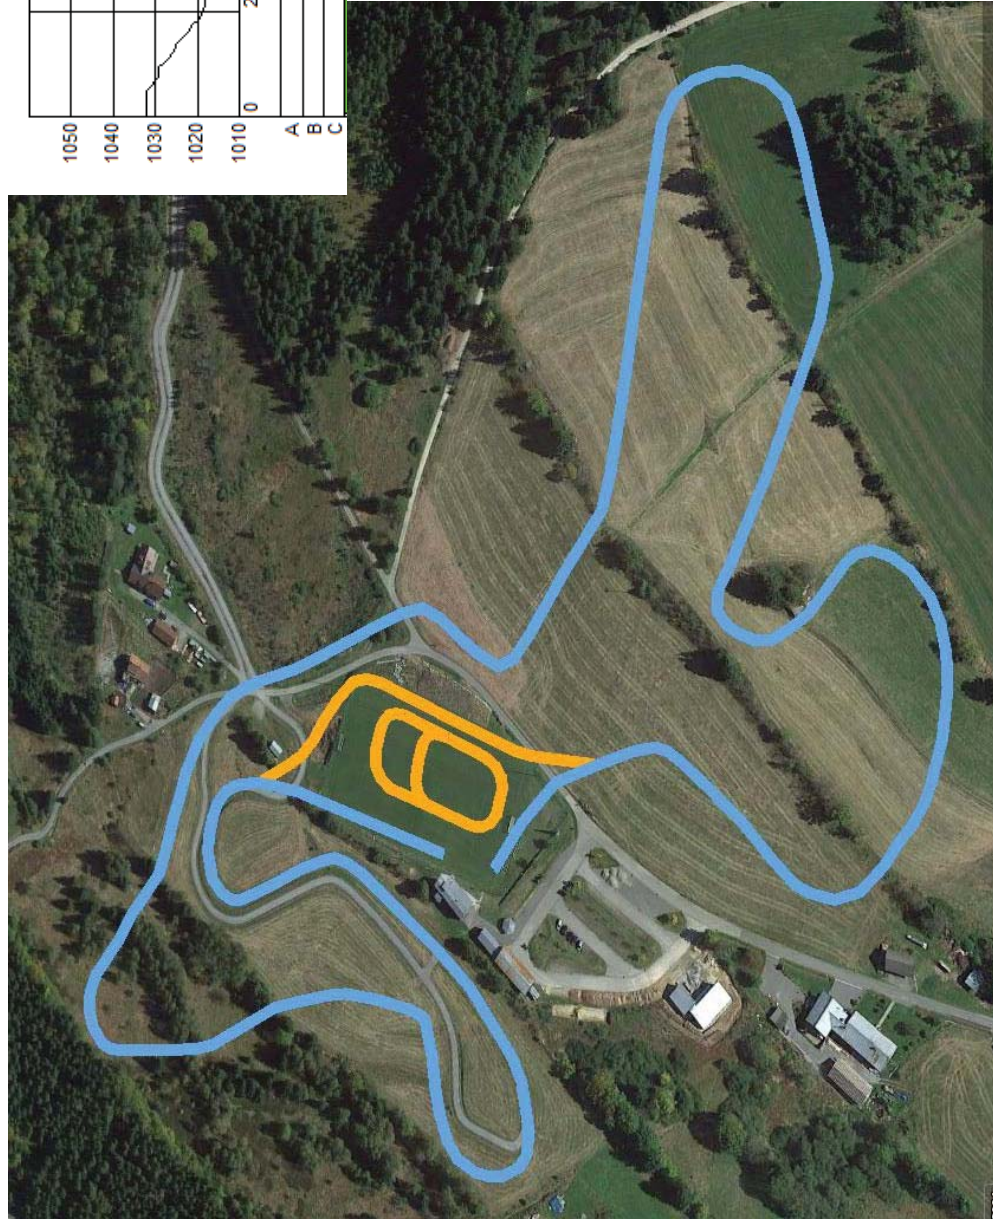

# Biathlon

Sit Ski BT 2.5 km

TC 44m  
 MC 13m  
 HD 22m

Exact length: 2340m

# Biathlon

Sit Ski BT 3.0 km

TC 57m  
 MC 13m  
 HD 22m

Exact length: 2950m

## Standing BT 2.0 km

TC 62m      MC 23m      HD 39m

Exact length: 2080m

# Biathlon

Standing BT 2.5 km

TC 67m    MC 20m    HD 39m

Exact length: 2588m