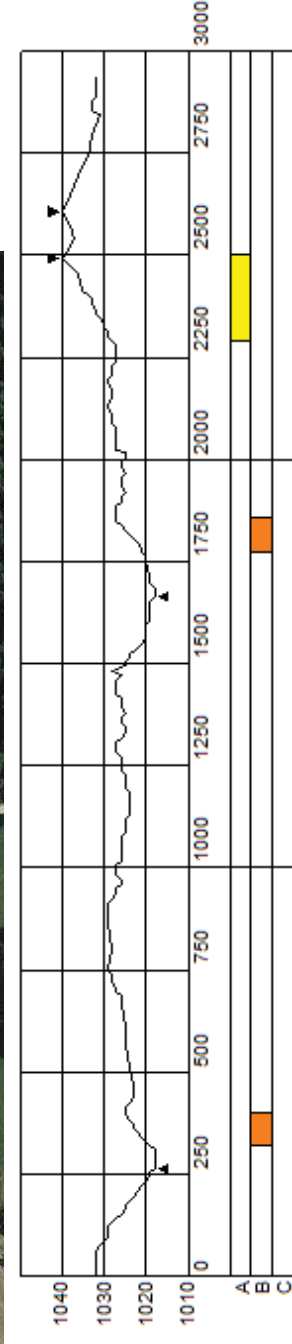

# Biathlon

Sit Ski BT 2.0 km

TC 33m MC 13m HD 16m

Exact length: 1936m

# Biathlon

Sit Ski BT 2.5 km

TC 44m  
 MC 13m  
 HD 22m

Exact length: 2340m

# Biathlon

Sit Ski BT 3.0 km

TC 57m  
 MC 13m  
 HD 22m

Exact length: 2950m