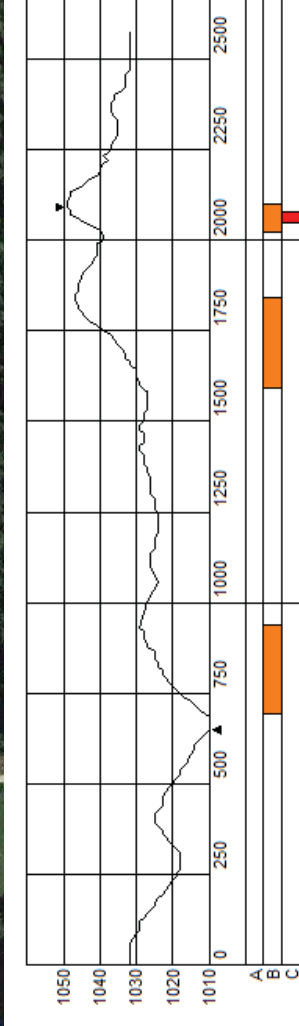

# Biathlon

Sit Ski BT 2.0 km

TC 33m MC 13m HD 16m

Exact length: 1936m

# Biathlon

Sit Ski BT 2.5 km

TC 44m  
 MC 13m  
 HD 22m

Exact length: 2340m

## Standing BT 2.0 km

TC 62m      MC 23m      HD 39m

Exact length: 2080m

# Biathlon

Standing BT 2.5 km

TC 67m    MC 20m    HD 39m

Exact length: 2588m