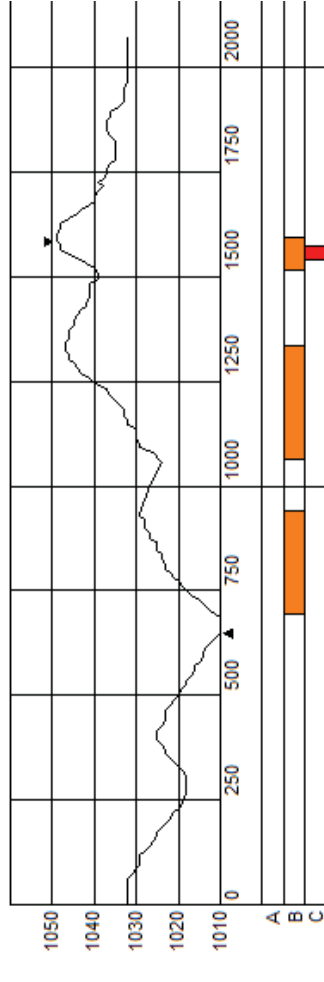

# Biathlon

Sit Ski BT 2.0 km

TC 33m MC 13m HD 16m

Exact length: 1936m

# Biathlon

Sit Ski BT 2.5 km

TC 44m  
 MC 13m  
 HD 22m

Exact length: 2340m

# Biathlon

Sit Ski BT 3.0 km

TC 57m  
 MC 13m  
 HD 22m

Exact length: 2950m

## Standing BT 2.0 km

TC 62m      MC 23m      HD 39m

Exact length: 2080m