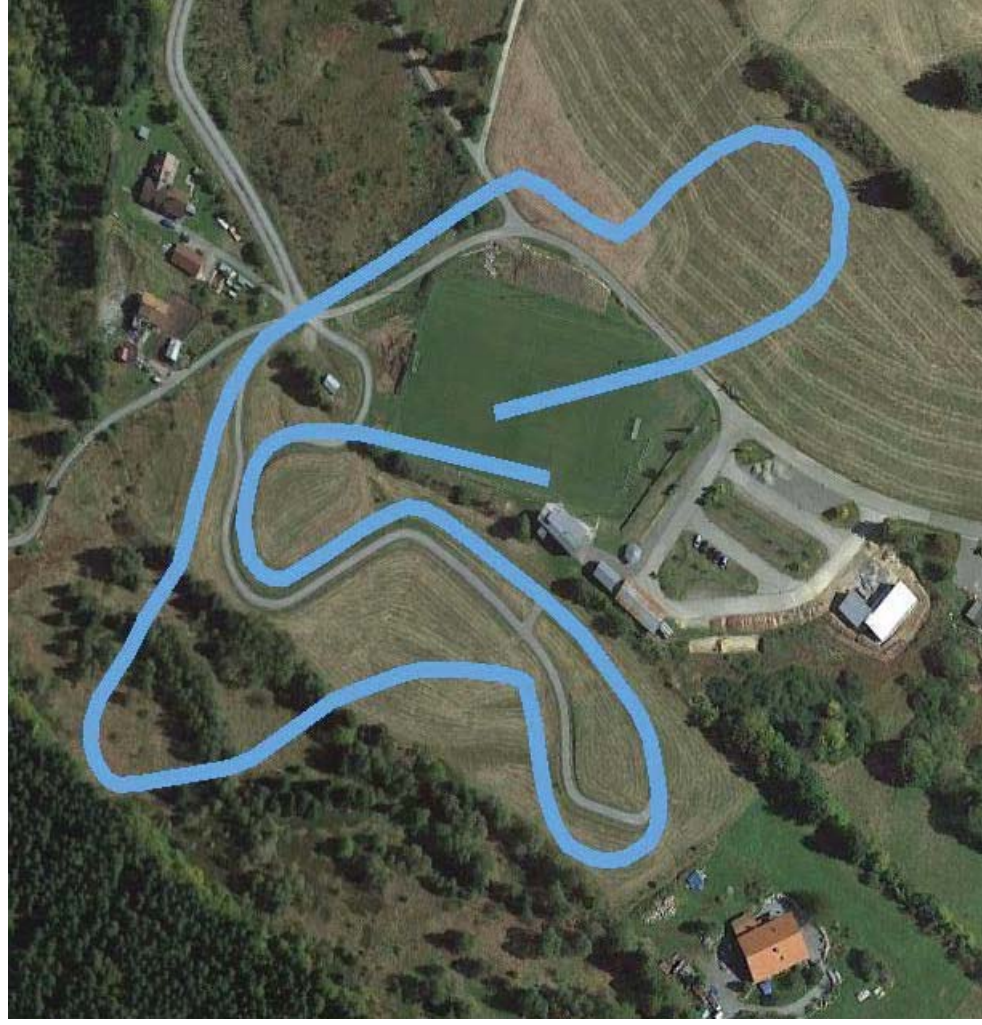

Courses

World Para Nordic Skiing CHAMPIONSHIPS

Finsterau 2017

(version 1.11.16)

Cross Country

Sit Ski CC Sprint

TC 21m MC 15m HD 14m

Exact length: 970m

Cross Country

Sit Ski CC 2.5km

TC 44m
 MC 13m
 HD 22m

Exact length: 2340m

Cross Country

Sit Ski CC 3.0km

TC 57m
 MC 13m
 HD 16m

Exact length: 2950m

Cross Country

Standing CC Sprint

TC 37m
 MC 23m
 HD 25m
 Exact length: 1410m

Cross Country

Standing CC 2.0km

TC 62m MC 23m HD 39m

Exact length: 2080m

Cross Country

Standing CC 2.5km

TC 67m
 MC 20m
 HD 39m

Exact length: 2588m

Cross Country

Standing 3.3km

TC 93m MC 32m HD 47m

Exact length: 3390m

Cross Country