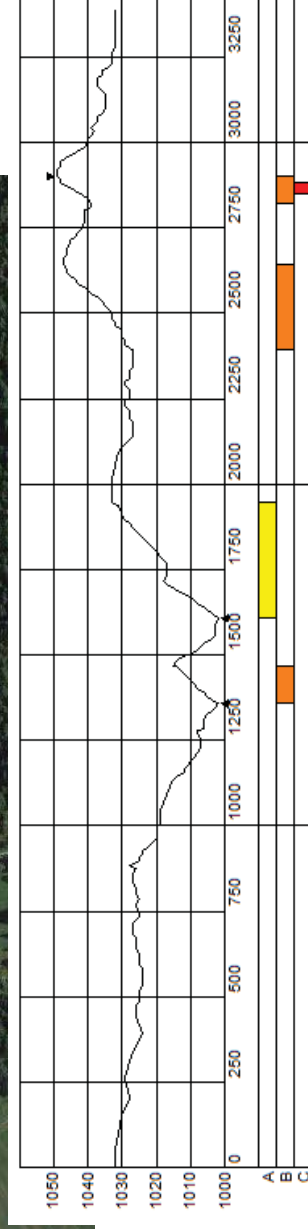

Courses

World Para Nordic Skiing CHAMPIONSHIPS

Finsterau 2017

(version 1.11.16)

Cross Country

Sit Ski CC Sprint

TC 21m MC 15m HD 14m

Exact length: 970m

Cross Country

Sit Ski CC 2.5km

TC 44m
 MC 13m
 HD 22m

Exact length: 2340m

Cross Country

Sit Ski CC 3.0km

TC 57m
 MC 13m
 HD 16m

Exact length: 2950m

Cross Country

Standing CC Sprint

TC 37m
 MC 23m
 HD 25m
 Exact length: 1410m

Cross Country

Standing CC 2.0km

TC 62m MC 23m HD 39m

Exact length: 2080m

Cross Country

Standing CC 2.5km

TC 67m
 MC 20m
 HD 39m

Exact length: 2588m

Cross Country

Standing 3.3km

TC 93m MC 32m HD 47m

Exact length: 3390m

Cross Country