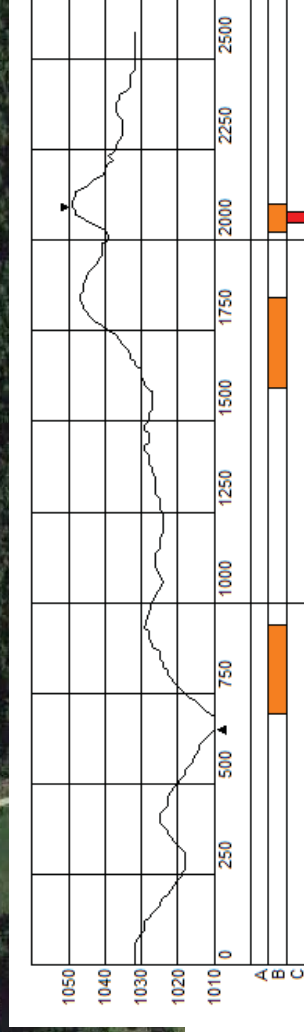

Courses

World Para Nordic Skiing CHAMPIONSHIPS

Finsterau 2017

(version 1.11.16)

Cross Country

Sit Ski CC Sprint

TC 21m MC 15m HD 14m

Exact length: 970m

Cross Country

Sit Ski CC 2.5km

TC 44m
 MC 13m
 HD 22m

Exact length: 2340m

Cross Country

Sit Ski CC 3.0km

TC 57m
 MC 13m
 HD 16m

Exact length: 2950m

Cross Country

Standing CC Sprint

TC 37m
 MC 23m
 HD 25m
 Exact length: 1410m

Cross Country

Standing CC 2.0km

TC 62m MC 23m HD 39m

Exact length: 2080m

Cross Country

Standing CC 2.5km

TC 67m
 MC 20m
 HD 39m

Exact length: 2588m

Cross Country

Standing 3.3km

TC 93m MC 32m HD 47m

Exact length: 3390m

Cross Country