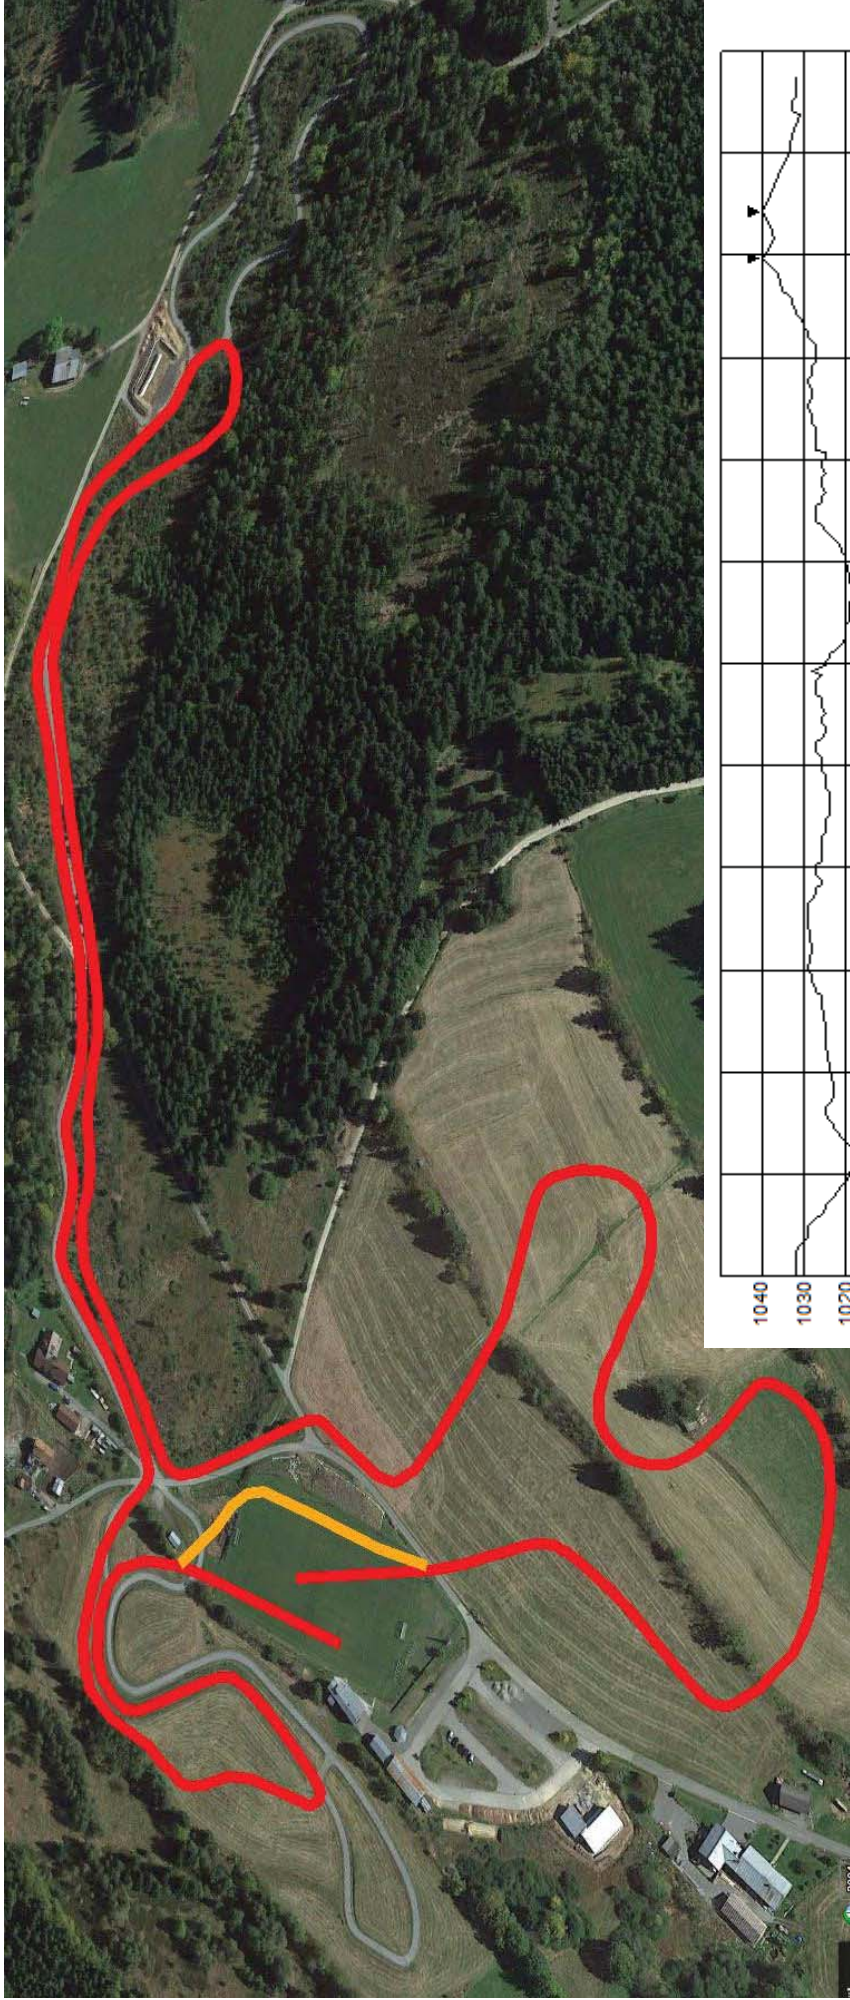

Courses

World Para Nordic Skiing CHAMPIONSHIPS

Finsterau 2017

(version 1.11.16)

Cross Country

Sit Ski CC Sprint

TC 21m MC 15m HD 14m

Exact length: 970m

Cross Country

Sit Ski CC 2.5km

TC 44m
 MC 13m
 HD 22m

Exact length: 2340m

Cross Country

Sit Ski CC 3.0km

TC 57m
 MC 13m
 HD 16m

Exact length: 2950m

Cross Country

Standing CC Sprint

TC 37m
 MC 23m
 HD 25m
 Exact length: 1410m

Cross Country

Standing CC 2.0km

TC 62m MC 23m HD 39m

Exact length: 2080m

Cross Country

Standing 4.0km

TC 118m MC 32m HD 47m

Exact length: 4060m

Cross Country

Relay Mixed & Open

Sit Ski 2.5km / Standing 2.5km