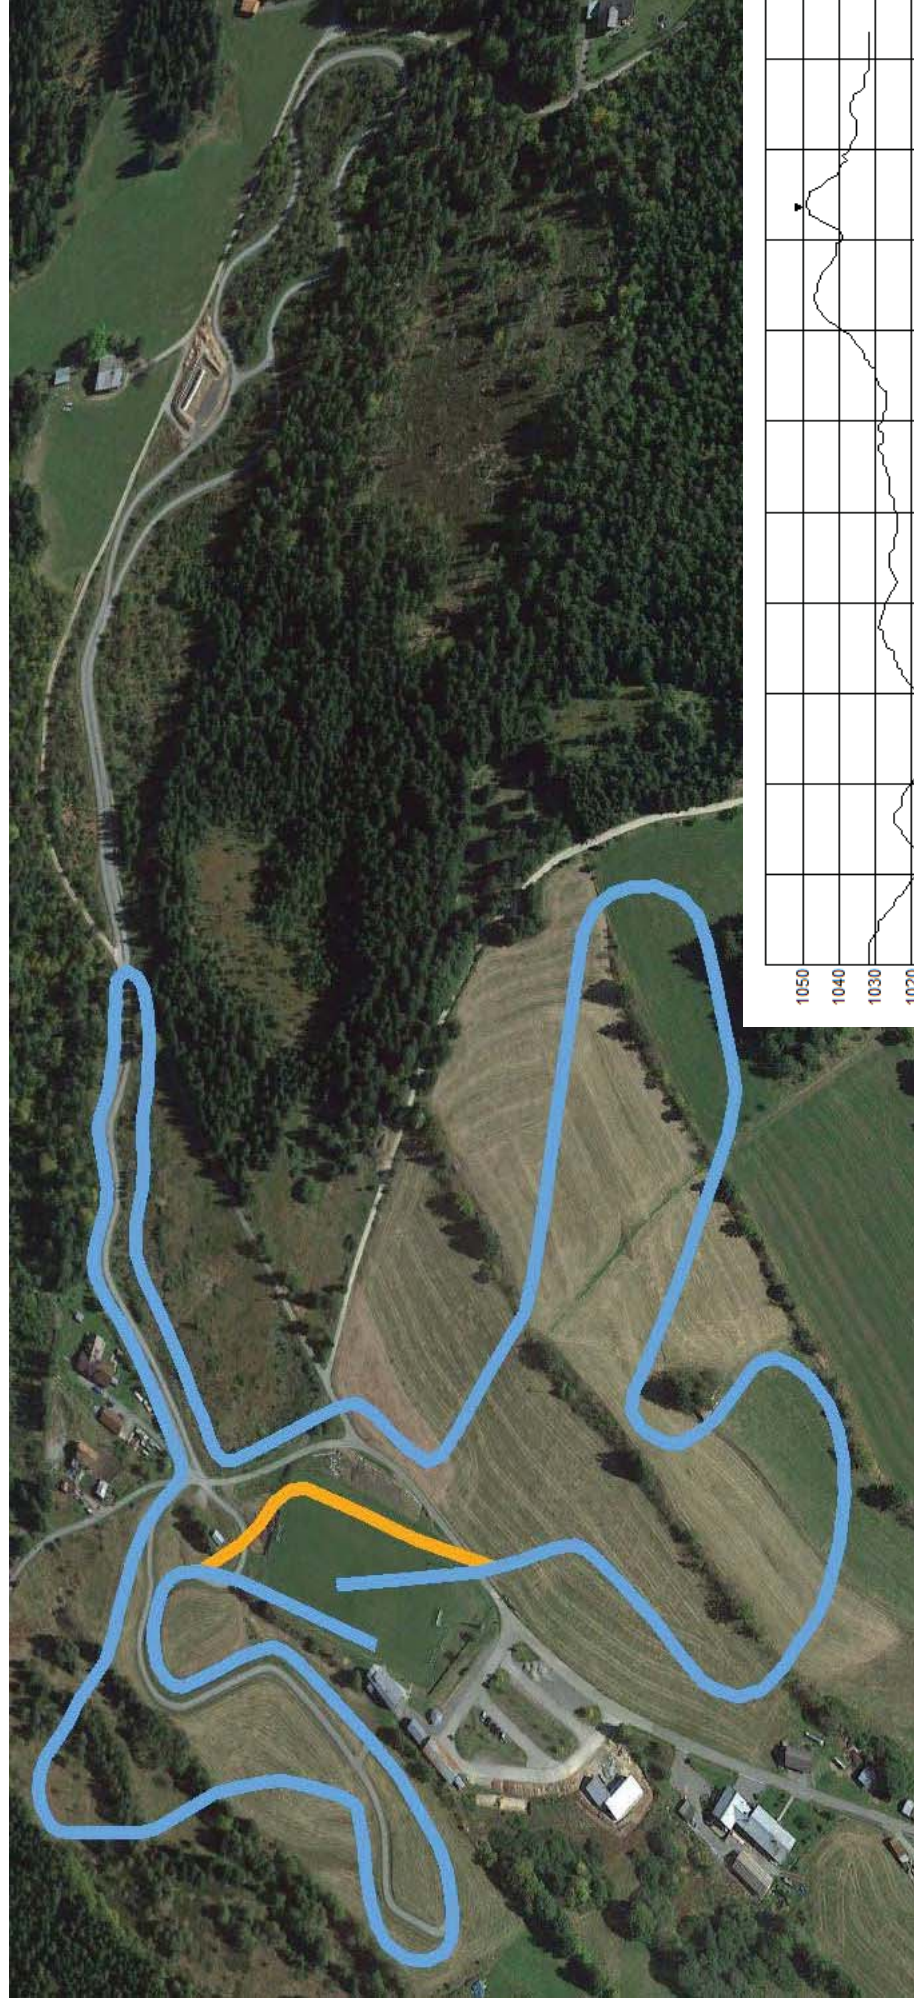

Courses

World Para Nordic Skiing CHAMPIONSHIPS

Finsterau 2017

(version 1.11.16)

Cross Country

Sit Ski CC Sprint

TC 21m MC 15m HD 14m

Exact length: 970m

Cross Country

Standing CC Sprint

TC 37m
 MC 23m
 HD 25m
 Exact length: 1410m

Cross Country

Standing CC 2.0km

TC 62m MC 23m HD 39m

Exact length: 2080m

Cross Country

Standing CC 2.5km

TC 67m
 MC 20m
 HD 39m

Exact length: 2588m

Cross Country

Standing 3.3km

TC 93m MC 32m HD 47m

Exact length: 3390m

Cross Country

Standing 4.0km

TC 118m MC 32m HD 47m

Exact length: 4060m

Cross Country

Relay Mixed & Open

Sit Ski 2.5km / Standing 2.5km