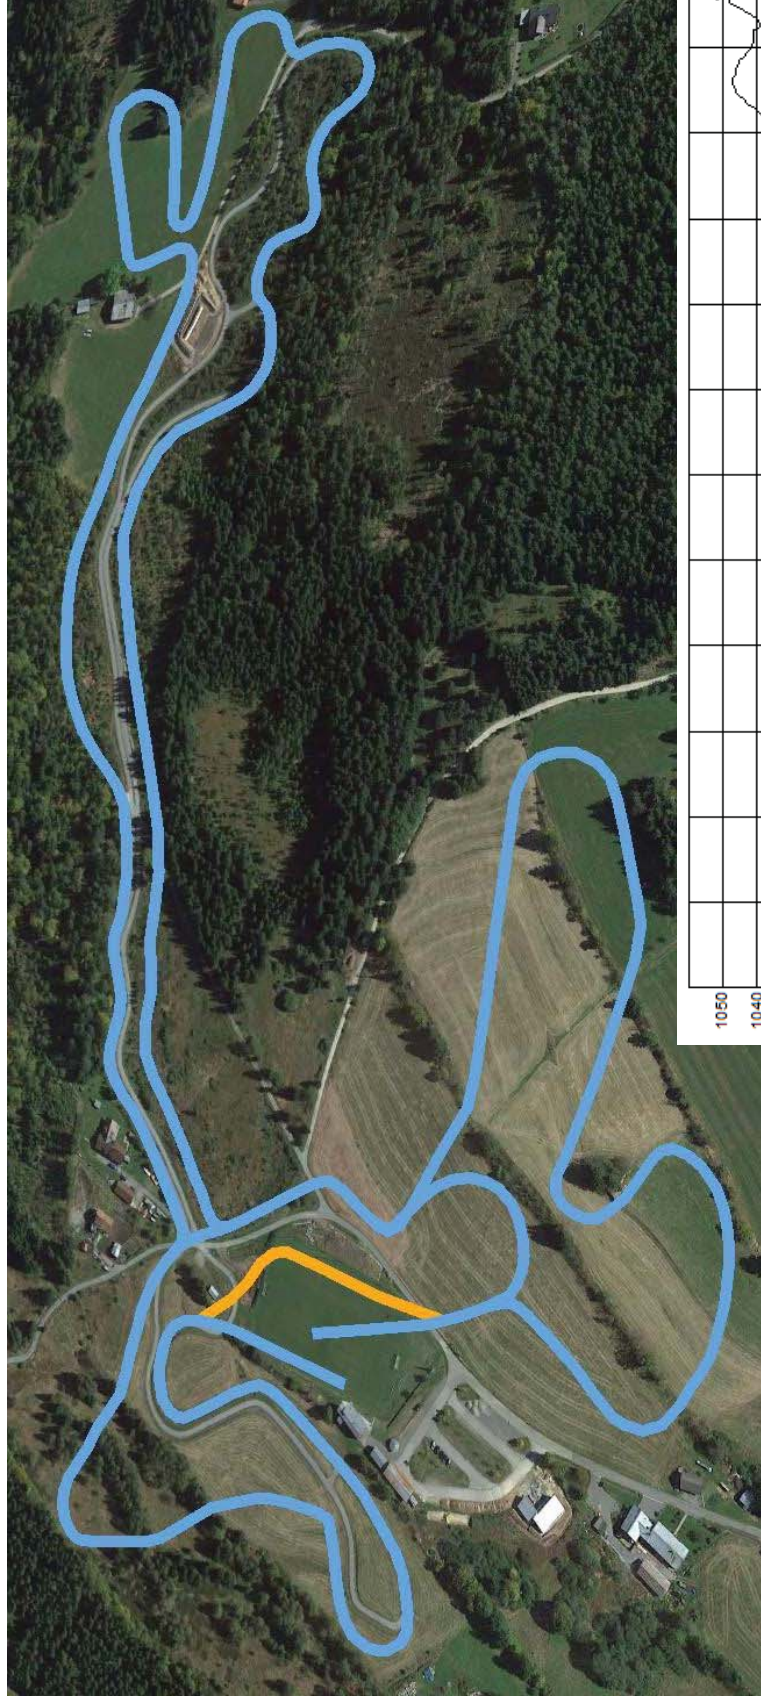

Courses

World Para Nordic Skiing CHAMPIONSHIPS

Finsterau 2017

(version 1.11.16)

Cross Country

Sit Ski CC Sprint

TC 21m MC 15m HD 14m

Exact length: 970m

Cross Country

Sit Ski CC 2.5km

TC 44m
 MC 13m
 HD 22m

Exact length: 2340m

Cross Country

Sit Ski CC 3.0km

TC 57m
 MC 13m
 HD 16m

Exact length: 2950m

Standing CC 2.5km

TC 67m
 MC 20m
 HD 39m

Exact length: 2588m

Cross Country

Standing 3.3km

TC 93m MC 32m HD 47m

Exact length: 3390m

Cross Country

Standing 4.0km

TC 118m MC 32m HD 47m

Exact length: 4060m

Cross Country

Relay Mixed & Open

Sit Ski 2.5km / Standing 2.5km