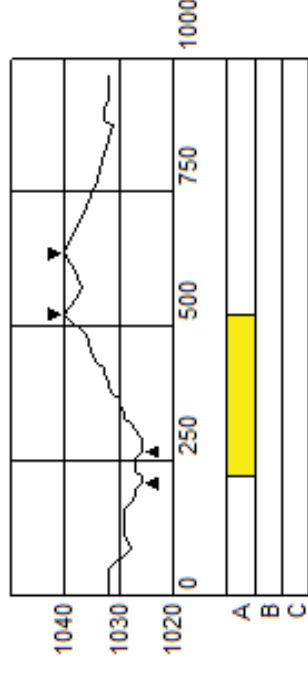

Courses

World Para Nordic Skiing CHAMPIONSHIPS

Finsterau 2017

(version 1.11.16)

Cross Country

Sit Ski CC Sprint

TC 21m MC 15m HD 14m

Exact length: 970m

Cross Country

Sit Ski CC 2.5km

TC 44m
 MC 13m
 HD 22m

Exact length: 2340m

Cross Country

Sit Ski CC 3.0km

TC 57m
 MC 13m
 HD 16m

Exact length: 2950m

Cross Country

Standing CC Sprint

TC 37m
 MC 23m
 HD 25m
 Exact length: 1410m

Cross Country

Standing CC 2.0km

TC 62m MC 23m HD 39m

Exact length: 2080m

Cross Country

Standing CC 2.5km

TC 67m
 MC 20m
 HD 39m

Exact length: 2588m

Cross Country

Standing 3.3km

TC 93m MC 32m HD 47m

Exact length: 3390m

Cross Country