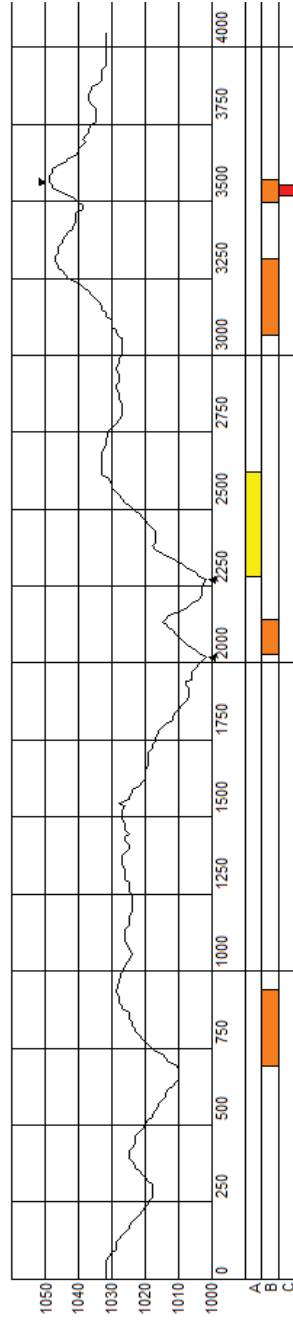

Courses

World Para Nordic Skiing CHAMPIONSHIPS

Finsterau 2017

(version 1.11.16)

Cross Country

Sit Ski CC Sprint

TC 21m MC 15m HD 14m

Exact length: 970m

Cross Country

Sit Ski CC 2.5km

TC 44m
 MC 13m
 HD 22m

Exact length: 2340m

Cross Country

Sit Ski CC 3.0km

TC 57m
 MC 13m
 HD 16m

Exact length: 2950m

Cross Country

Standing CC Sprint

TC 37m
 MC 23m
 HD 25m
 Exact length: 1410m

Cross Country

Standing CC 2.0km

TC 62m MC 23m HD 39m

Exact length: 2080m

Cross Country

Standing 4.0km

TC 118m MC 32m HD 47m

Exact length: 4060m

Cross Country

Relay Mixed & Open

Sit Ski 2.5km / Standing 2.5km