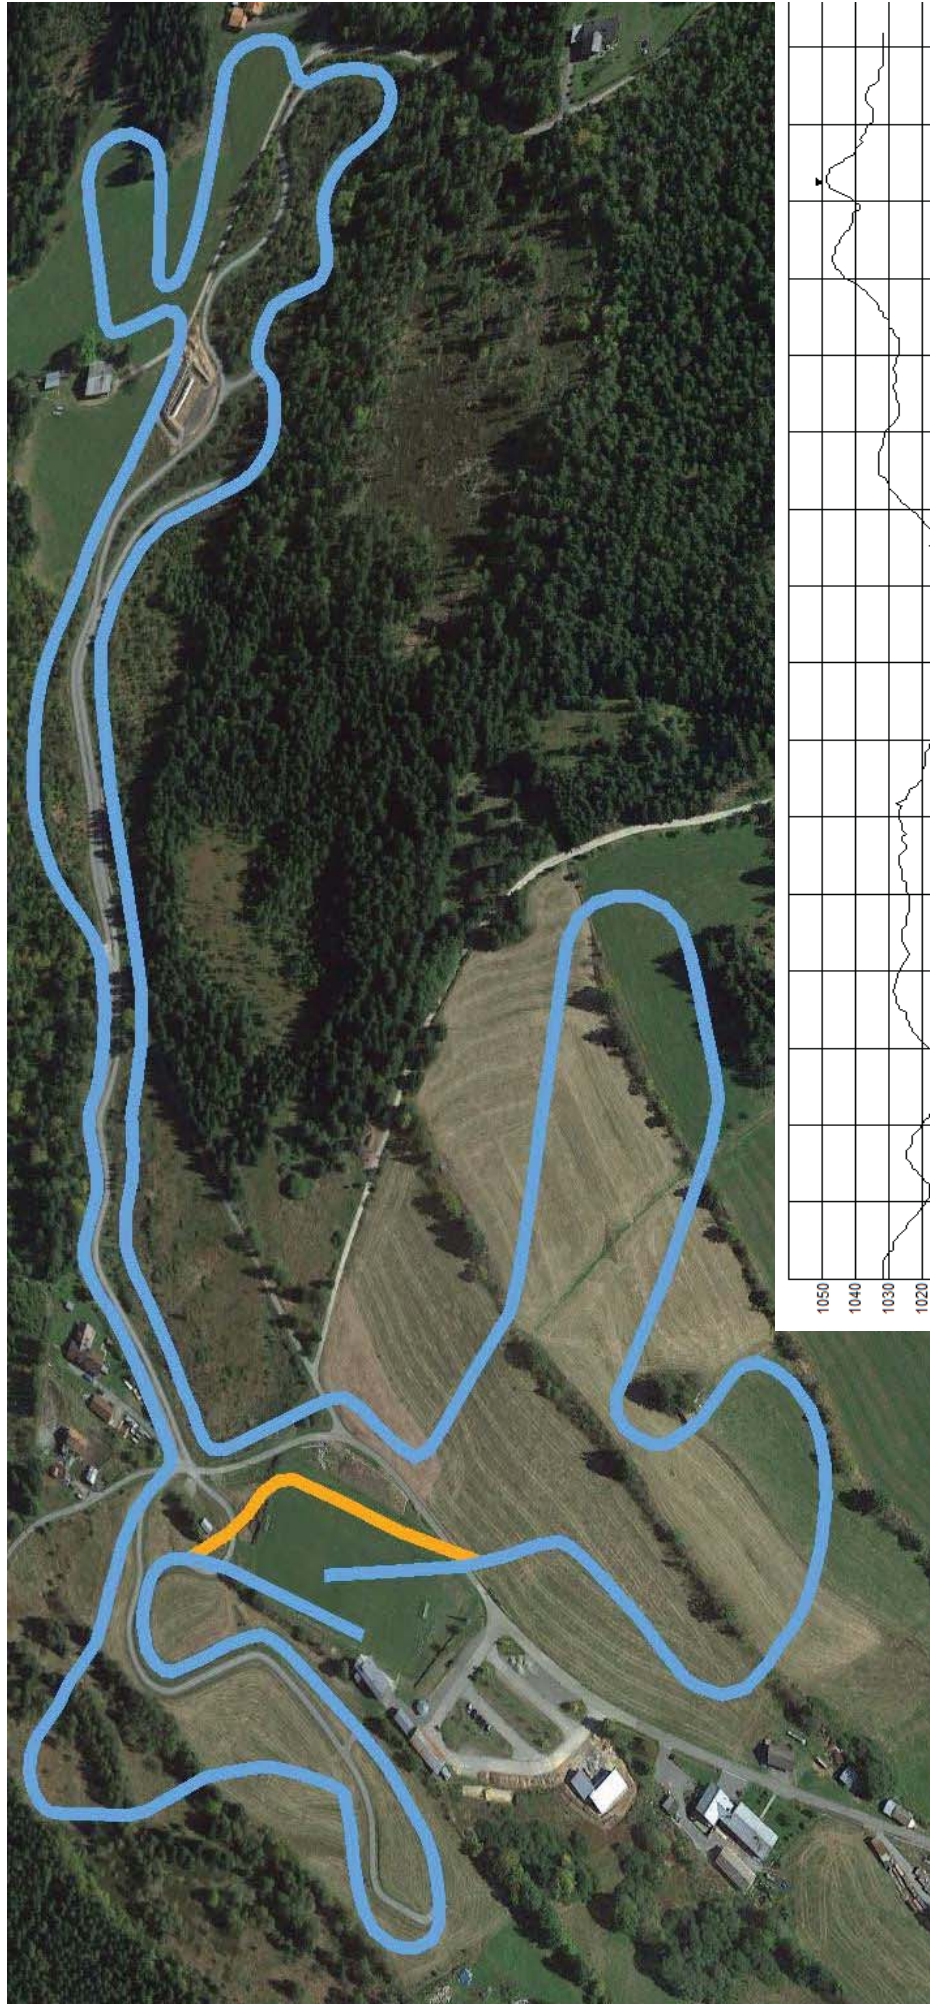

Courses

World Para Nordic Skiing CHAMPIONSHIPS

Finsterau 2017

(version 1.11.16)

Cross Country

Sit Ski CC Sprint

TC 21m MC 15m HD 14m

Exact length: 970m

Cross Country

Sit Ski CC 2.5km

TC 44m
 MC 13m
 HD 22m

Exact length: 2340m

Cross Country

Sit Ski CC 3.0km

TC 57m
 MC 13m
 HD 16m

Exact length: 2950m

Standing CC 2.5km

TC 67m
 MC 20m
 HD 39m

Exact length: 2588m

Cross Country

Standing 3.3km

TC 93m MC 32m HD 47m

Exact length: 3390m

Cross Country

Standing 4.0km

TC 118m MC 32m HD 47m

Exact length: 4060m

Cross Country

Relay Mixed & Open

Sit Ski 2.5km / Standing 2.5km