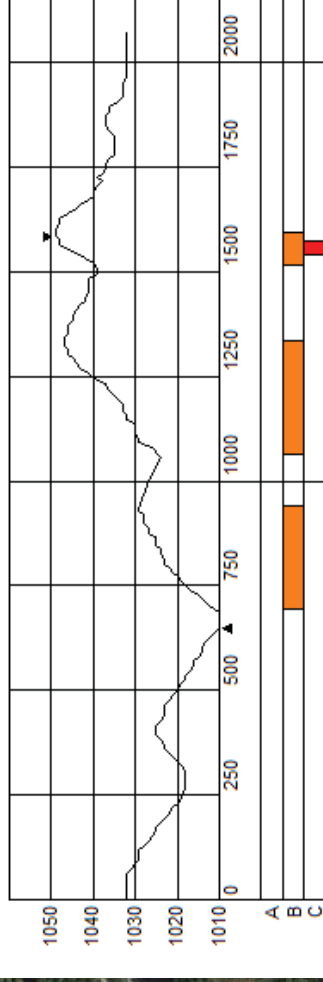

Courses

World Para Nordic Skiing CHAMPIONSHIPS

Finsterau 2017

(version 1.11.16)

Cross Country

Sit Ski CC Sprint

TC 21m MC 15m HD 14m

Exact length: 970m

Cross Country

Sit Ski CC 2.5km

TC 44m
 MC 13m
 HD 22m

Exact length: 2340m

Cross Country

Sit Ski CC 3.0km

TC 57m
 MC 13m
 HD 16m

Exact length: 2950m

Cross Country

Standing CC Sprint

TC 37m
 MC 23m
 HD 25m
 Exact length: 1410m

Cross Country

Standing CC 2.0km

TC 62m MC 23m HD 39m

Exact length: 2080m

Cross Country

Standing CC 2.5km

TC 67m
 MC 20m
 HD 39m

Exact length: 2588m

Cross Country

Standing 3.3km

TC 93m MC 32m HD 47m

Exact length: 3390m

Cross Country