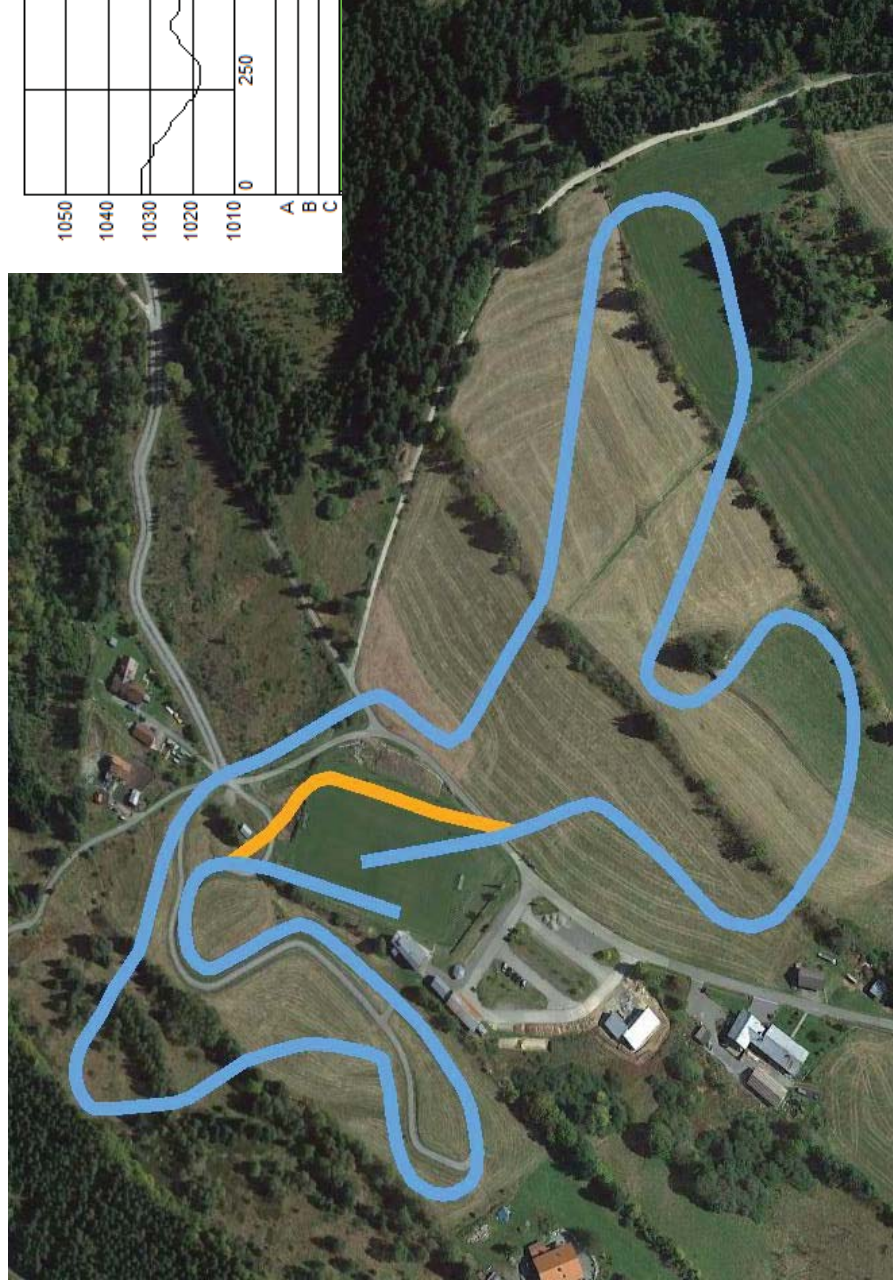

Courses

World Para Nordic Skiing CHAMPIONSHIPS

Finsterau 2017

(version 1.11.16)

Cross Country

Sit Ski CC Sprint

TC 21m MC 15m HD 14m

Exact length: 970m

Cross Country

Standing CC Sprint

TC 37m
 MC 23m
 HD 25m
 Exact length: 1410m

Cross Country

Standing CC 2.0km

TC 62m MC 23m HD 39m

Exact length: 2080m

Cross Country

Standing CC 2.5km

TC 67m
 MC 20m
 HD 39m

Exact length: 2588m

Cross Country

Standing 3.3km

TC 93m MC 32m HD 47m

Exact length: 3390m

Cross Country

Standing 4.0km

TC 118m MC 32m HD 47m

Exact length: 4060m

Cross Country

Relay Mixed & Open

Sit Ski 2.5km / Standing 2.5km