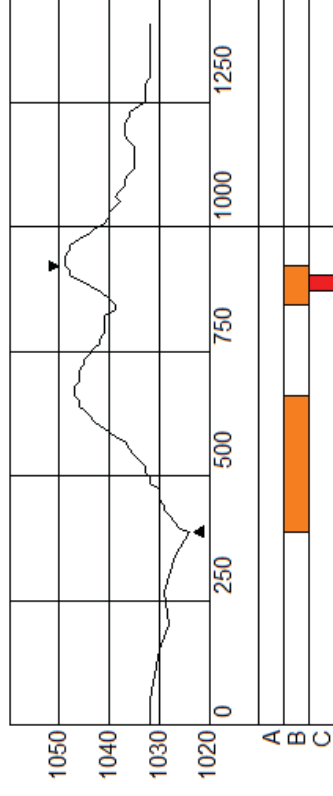

Courses

World Para Nordic Skiing CHAMPIONSHIPS

Finsterau 2017

(version 1.11.16)

Cross Country

Sit Ski CC Sprint

TC 21m MC 15m HD 14m

Exact length: 970m

Cross Country

Sit Ski CC 2.5km

TC 44m
 MC 13m
 HD 22m

Exact length: 2340m

Cross Country

Sit Ski CC 3.0km

TC 57m
 MC 13m
 HD 16m

Exact length: 2950m

Cross Country

Standing CC Sprint

TC 37m
 MC 23m
 HD 25m
 Exact length: 1410m

Cross Country

Standing CC 2.0km

TC 62m MC 23m HD 39m

Exact length: 2080m

Cross Country

Standing CC 2.5km

TC 67m
 MC 20m
 HD 39m

Exact length: 2588m

Cross Country

Standing 3.3km

TC 93m MC 32m HD 47m

Exact length: 3390m

Cross Country