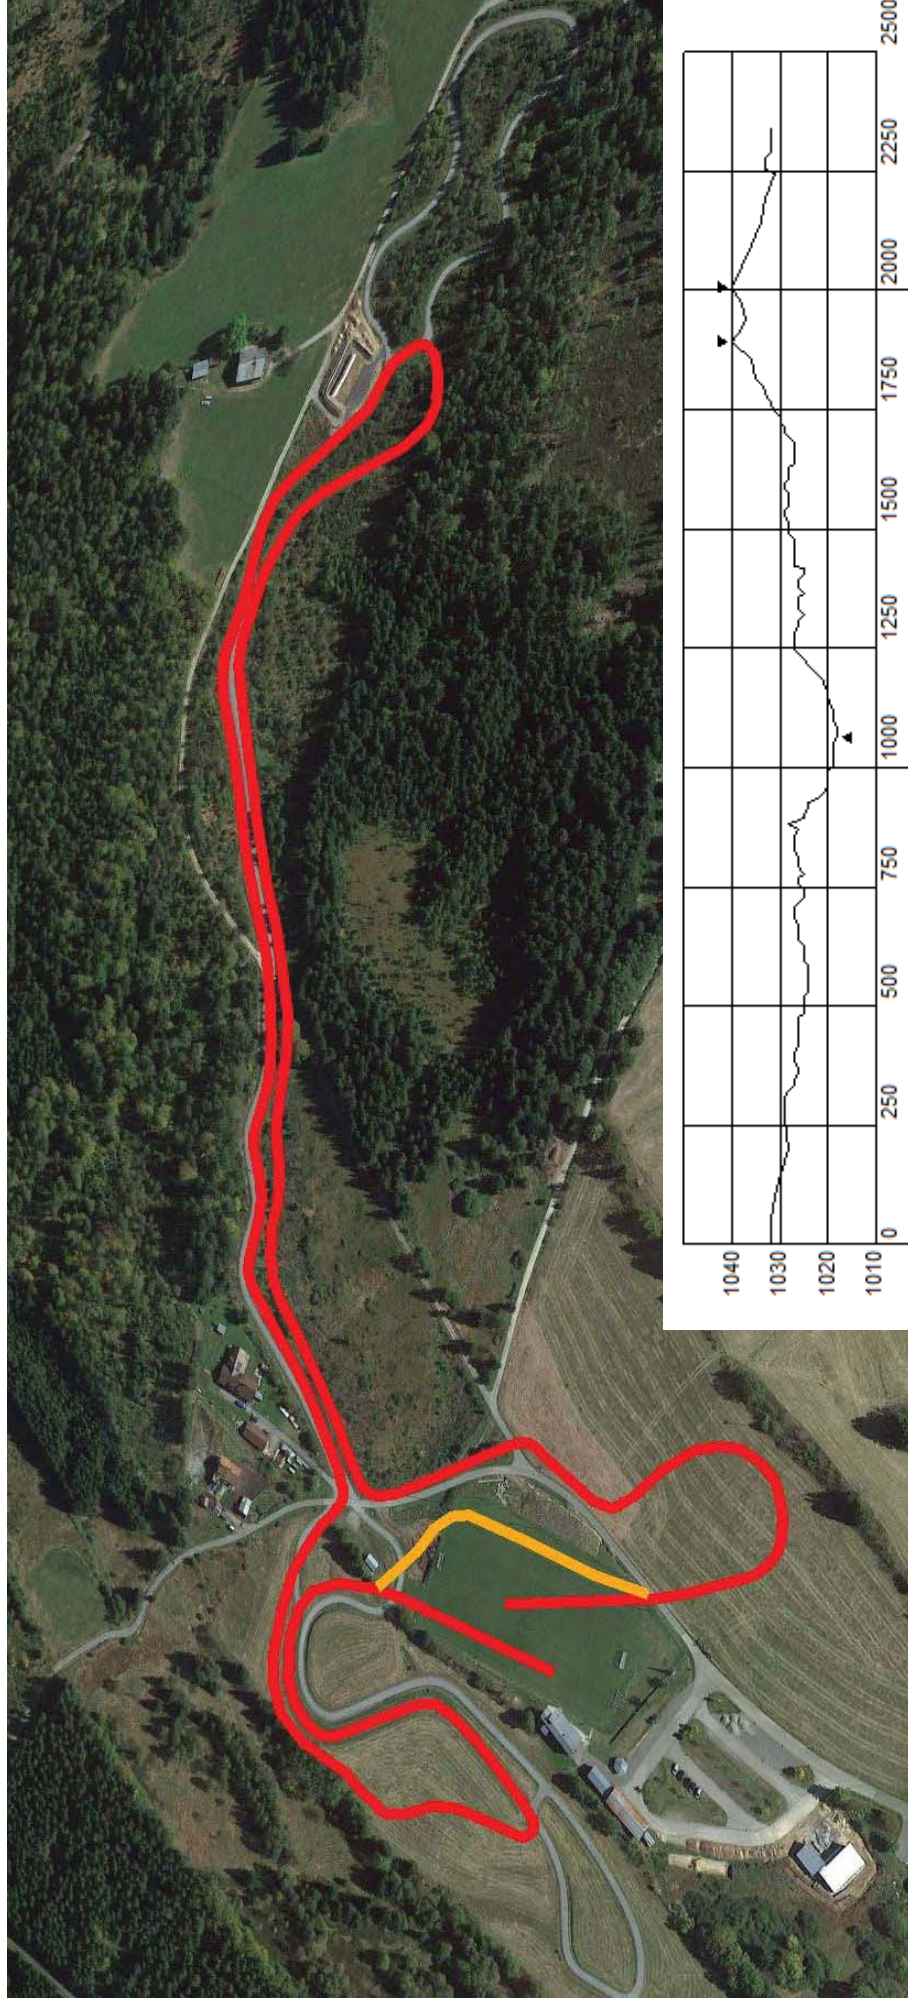

Courses

World Para Nordic Skiing CHAMPIONSHIPS

Finsterau 2017

(version 1.11.16)

Cross Country

Sit Ski CC Sprint

TC 21m MC 15m HD 14m

Exact length: 970m

Cross Country

Sit Ski CC 2.5km

TC 44m
 MC 13m
 HD 22m

Exact length: 2340m

Cross Country

Sit Ski CC 3.0km

TC 57m
 MC 13m
 HD 16m

Exact length: 2950m

Cross Country

Standing CC Sprint

TC 37m
 MC 23m
 HD 25m
 Exact length: 1410m

Cross Country

Standing CC 2.0km

TC 62m MC 23m HD 39m

Exact length: 2080m

Cross Country

Standing 4.0km

TC 118m MC 32m HD 47m

Exact length: 4060m

Cross Country

Relay Mixed & Open

Sit Ski 2.5km / Standing 2.5km